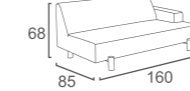

ECO Collection

SECTION 1

EC-05
ECO 2 SEATER LEFT END
W160 D85 H68