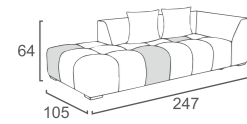

DivanoLounge® | PRODUCT DATA

BLOW Collection

BW-14
BLOW RIGHT CHAISE LOUNGE
W247 D105 H64
CBM: 1.79