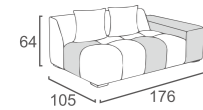

BW-05
BLOW 2 SEATER LEFT END
W176 D105 H64
CBM: 1.28