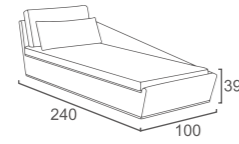

DivanoLounge® | PRODUCT DATA

LOUNGER

CB-13
CUBE LOUNGER
W222 D80 H37
CBM:0.73

LF-13-L
LOFTY DOUBLE LOUNGER
W240 D100 H69

FK-13
FLEEK LOUNGER
(Leather cover on the head/ moveable)
W217 D91 H39
CBM: 0.84

LE-13
LEVEL LOUNGER
W201 D80 H37
CBM:0.67