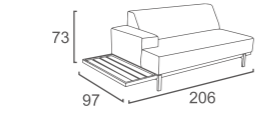

GM-05-TA
GLAMOUR 2 SEATER LEFT END
-WOOD PLATFORM
W206 D97 H73
CBM: 1.59