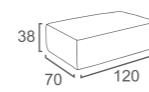

ARIS Collection

AS-SC-001
ARIS OTTOMAN SEAT PART 1
W120 D70 H38
CBM: 0.39