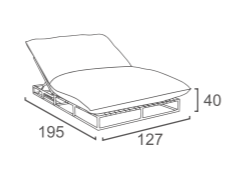

CL-13
CORAL LOUNGER
W195 D127 H40
CBM:0.91