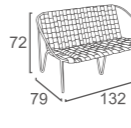

DC-57
LAIS CHAIR
-STACKABLE
W62 D68 H75
CBM:0.30

DC-34
ALAN CHAIR
W65 D70 H94
CBM: 0.47

DC-33
SARA LOUNGE STOOL KD
W67 D58 H37
CBM:0.12

DC-58
ICON CHAIR
-STACKABLE
W63 D67 H77
CBM:0.28

DC-61
EVIE CHAIR
W59 D50 H90
CBM:0.23

DC-52
INES CHAIR
W68 D60 H76
CBM:0.34

DC-59
ICON LOUNGE CHAIR
-STACKABLE
W77 D70 H72
CBM:0.30

DC-54
ROSI CHAIR
W58 D49 H90
CBM: 0.28

DC-53
INES BAR CHAIR
W58 D55 H92
CBM:0.32

DC-60
ICON LOUNGE CHAIR
-STACKABLE
W132 D79 H72
CBM:0.79

DC-73
REEF CHAIR
W56 D56 H70
CBM: 0.25

DC-68
ELLA CHAIR
W73 D64 H85
CBM: 0.43

DC-69
MAIA CHAIR
-STACKABLE
W58 D62 H91
CBM: 0.18

DC-67
ELLA BAR CHAIR
W69 D52 H98
CBM:0.39

DC-66
AMEE CHAIR
-STACKABLE
W60 D57 H90
CBM:0.15