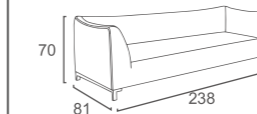

EJ-10
ENJOY CHAIR
W90 D81 H70
CBM:0.51

EJ-04
ENJOY 3-SEATER ARMLESS SOFA
W178 D81 H70
CBM:1.01

EJ-12
ENJOY 3-SEATER SOFA
W238 D81 H70
CBM:1.36