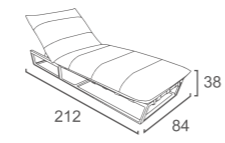

RF-13
REEF LOUNGER
W212 D84 H38
CBM:0.55