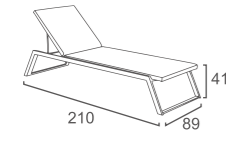

TS-13
TENSE LOUNGER
W210 D89 H41
CBM:0.81