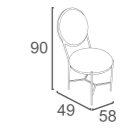

DC-61
EVIE CHAIR
W59 D50 H90
CBM:0.23

DC-73
REEF CHAIR
W56 D56 H70
CBM: 0.25

DC-54
ROSI CHAIR
W58 D49 H90
CBM: 0.28