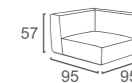

TC-02-CU
TOUCH CORNER CUSHION
W95 D95 H57
CBM: 0.56