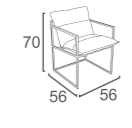

DC-57
LAIS CHAIR
-STACKABLE
W62 D68 H75
CBM:0.30

DC-34
ALAN CHAIR
W65 D70 H94
CBM: 0.47

DC-33
SARA LOUNGE STOOL KD
W67 D58 H37
CBM:0.12

DC-58
ICON CHAIR
-STACKABLE
W63 D67 H77
CBM:0.28

DC-61
EVIE CHAIR
W59 D50 H90
CBM:0.23

DC-52
INES CHAIR
W68 D60 H76
CBM:0.34

DC-59
ICON LOUNGE CHAIR
-STACKABLE
W77 D70 H72
CBM:0.30

DC-54
ROSI CHAIR
W58 D49 H90
CBM: 0.28

DC-53
INES BAR CHAIR
W58 D55 H92
CBM:0.32

DC-60
ICON LOUNGE CHAIR
-STACKABLE
W132 D79 H72
CBM:0.79