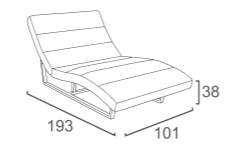

WV-13
WAVE LOUNGER
W193 D101 H47
CBM:1.04