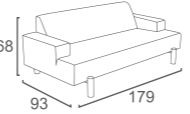

ECO Collection

SECTION 1

EC-05
ECO 2 SEATER LEFT END
W160 D85 H68

EC-14
ECO RIGHT CHAISE LOUNGE
W180 D85 H68
CBM: 1.36 PER SET

SECTION 2

EC-11
ECO 2 SEATER SOFA
W179 D93 H68
CBM:1.20

EC-10
ECO CHAIR
W95 D93 H68
CBM:0.65