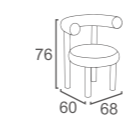

DC-57
LAIS CHAIR
-STACKABLE
W62 D68 H75
CBM:0.30

DC-34
ALAN CHAIR
W65 D70 H94
CBM: 0.47

DC-33
SARA LOUNGE STOOL KD
W67 D58 H37
CBM:0.12

DC-58
ICON CHAIR
-STACKABLE
W63 D67 H77
CBM:0.28

DC-61
EVIE CHAIR
W59 D50 H90
CBM:0.23