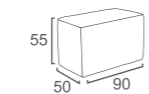

AS-BC-001
ARIS OTTOMAN ARM PART 1
W90 D50 H55
CBM: 0.3