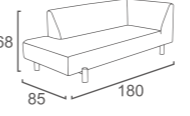

EC-14
ECO RIGHT CHAISE LOUNGE
W180 D85 H68
CBM: 1.36 PER SET