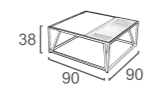

DP-14
DOPE COFFEE TABLE
W90 D90 H38
CBM: 0.34