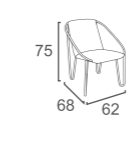

DivanoLounge® | PRODUCT DATA

CHAIR

DC-31
SARA CHAIR KD
W55 D71 H84
CBM: 0.24

DC-56
DOPE CHAIR
W68 D64 H71
CBM: 0.34

DC-72-TA
ELIZE CHAIR
-TEAK FEET
W64 D61 H80
CBM:0.34

DC-32
SARA LOUNGE CHAIR KD
W83 D66 H110
CBM:0.44

DC-57
LAIS CHAIR
-STACKABLE
W62 D68 H75
CBM:0.30

DC-34
ALAN CHAIR
W65 D70 H94
CBM: 0.47

DC-33
SARA LOUNGE STOOL KD
W67 D58 H37
CBM:0.12

DC-58
ICON CHAIR
-STACKABLE
W63 D67 H77
CBM:0.28

DC-61
EVIE CHAIR
W59 D50 H90
CBM:0.23