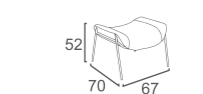

BLUFF Collection

BF-03
BLUFF 2 SEATER SOFA
W168 D102 H71
CBM: 1.30

BF-01
BLUFF CHAIR
W95 D102 H71
CBM: 0.75

BF-09
BLUFF OTTOMAN
W169 D78 H51
CBM: 0.63

BF-LO-01
BLUFF LOUNGE CHAIR
W102 D77 H103

BF-LO-02
BLUFF LOUNGE STOOL
W67 D70 H52
CBM: 0.88/SET