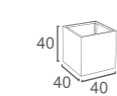

DivanoLounge® | PRODUCT DATA

ACCESSORY

GA-11
ALU. FLOWERPOT
W40 D40 H40
CBM: 0.08