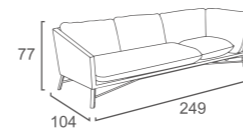

PR-17
PURER 3 SEATER CORNER
LEFT END
W249 D104 H77
CBM: 2.18