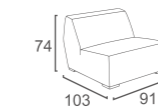

CUBE Collection

CB-01
CUBE CENTER
W91 D103 H74
CBM: 0.75