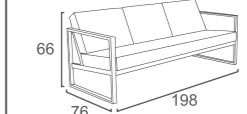

EO-11
EON 2 SEATER SOFA
W140 D85 H67
CBM: 0.89

EO-12
EON 3 SEATER SOFA
W204 D85 H67

EO-09
EON OTTOMAN
W70 D67 H41

CBM:F-ODE-12+F-ODE-09 1.52/SET

ETHIC Collection

EH-10
ETHIC CHAIR
W73 D76 H66
CBM: 0.72

EH-12
ETHIC 3 SEATER SOFA
W198 D76 H66
CBM: 1.06