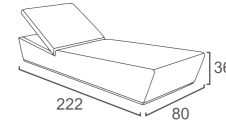

DivanoLounge® | PRODUCT DATA

LOUNGER

CB-13
CUBE LOUNGER
W222 D80 H37
CBM:0.73