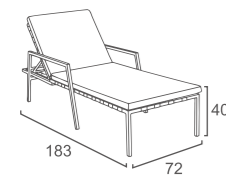

VG-13
VINTAGE LOUNGER
W183 D72 H52
CBM:0.78