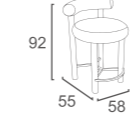

DC-68
ELLA CHAIR
W73 D64 H85
CBM: 0.43

DC-53
INES BAR CHAIR
W58 D55 H92
CBM:0.32