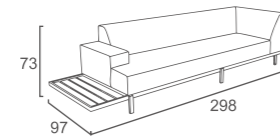

SECTION 2

GM-18-TA
GLAMOUR 3 SEATER CORNER
RIGHT END
-WOOD PLATFORM
W298 D97 H73
CBM: 2.29