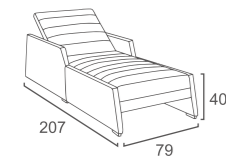

PM-13
PRIME LOUNGER
W207 D79 H52
CBM:0.93