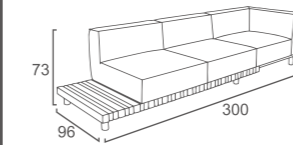

PURER Collection

PR-17
PURER 3 SEATER CORNER
LEFT END
W249 D104 H77
CBM: 2.18

PR-06
PURER 2 SEATER RIGHT END
W155 D104 H77
CBM: 1.37

DivanoLounge® | PRODUCT DATA

TOUCH Collection

TC-18-TA
TOUCH 3 SEATER CORNER
RIGHT END
W300 D96 H73
CBM: 2.00