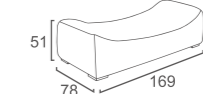

BF-09
BLUFF OTTOMAN
W169 D78 H51
CBM: 0.63