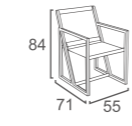

DC-32
SARA LOUNGE CHAIR KD
W83 D66 H110
CBM:0.44

DivanoLounge® | PRODUCT DATA

CHAIR

DC-31
SARA CHAIR KD
W55 D71 H84
CBM: 0.24