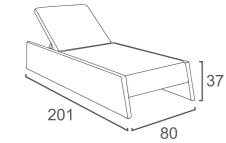

DivanoLounge® | PRODUCT DATA

LOUNGER

CB-13
CUBE LOUNGER
W222 D80 H37
CBM:0.73

LF-13-L
LOFTY DOUBLE LOUNGER
W240 D100 H69

FK-13
FLEEK LOUNGER
(Leather cover on the head/ moveable)
W217 D91 H39
CBM: 0.84

LE-13
LEVEL LOUNGER
W201 D80 H37
CBM:0.67