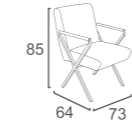

DC-57
LAIS CHAIR
-STACKABLE
W62 D68 H75
CBM:0.30

DC-34
ALAN CHAIR
W65 D70 H94
CBM: 0.47

DC-33
SARA LOUNGE STOOL KD
W67 D58 H37
CBM:0.12

DC-58
ICON CHAIR
-STACKABLE
W63 D67 H77
CBM:0.28

DC-61
EVIE CHAIR
W59 D50 H90
CBM:0.23

DC-52
INES CHAIR
W68 D60 H76
CBM:0.34

DC-59
ICON LOUNGE CHAIR
-STACKABLE
W77 D70 H72
CBM:0.30

DC-54
ROSI CHAIR
W58 D49 H90
CBM: 0.28

DC-53
INES BAR CHAIR
W58 D55 H92
CBM:0.32

DC-60
ICON LOUNGE CHAIR
-STACKABLE
W132 D79 H72
CBM:0.79

DC-73
REEF CHAIR
W56 D56 H70
CBM: 0.25

DC-68
ELLA CHAIR
W73 D64 H85
CBM: 0.43

DC-69
MAIA CHAIR
-STACKABLE
W58 D62 H91
CBM: 0.18

DC-67
ELLA BAR CHAIR
W69 D52 H98
CBM:0.39

DC-66
AMEE CHAIR
-STACKABLE
W60 D57 H90
CBM:0.15