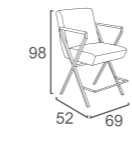

DC-68
ELLA CHAIR
W73 D64 H85
CBM: 0.43

DC-67
ELLA BAR CHAIR
W69 D52 H98
CBM:0.39