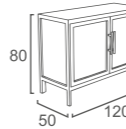

GA-10
GABINET
W120 D50 H80
CBM: 0.55

DECORATION PILLOWS

1 - SIZE OPTIONS

- ① 40CM * 40CM
- ② 45CM * 45CM
- ③ 60CM * 50CM