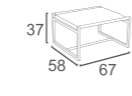

DC-33
SARA LOUNGE STOOL KD
W67 D58 H37
CBM:0.12