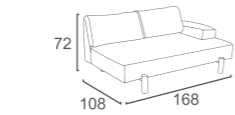

SECTION 2

GM-18-TA
GLAMOUR 3 SEATER CORNER
RIGHT END
-WOOD PLATFORM
W298 D97 H73
CBM: 2.29

GM-05-TA
GLAMOUR 2 SEATER LEFT END
-WOOD PLATFORM
W206 D97 H73
CBM: 1.59

TWINS Collection

SECTION 1

TS-06-AL
TWINS 2 SEATER RIGHT END
-ALU. LEG
W168 D108 H72
CBM:1.40