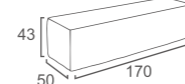

DP-07
DOPE 3 SEATER LEFT END
W220 D100 H80
CBM: 1.9

DP-14
DOPE COFFEE TABLE
W90 D90 H38
CBM: 0.34

ARIS Collection

AS-SC-001
ARIS OTTOMAN SEAT PART 1
W120 D70 H38
CBM: 0.39

AS-SC-002
ARIS OTTOMAN SEAT PART 2
W120 D90 H38
CBM: 0.49