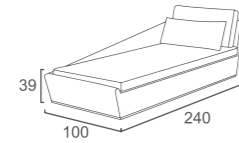

DivanoLounge® | PRODUCT DATA

LOUNGER

CB-13
CUBE LOUNGER
W222 D80 H37
CBM:0.73

LF-13-L
LOFTY DOUBLE LOUNGER
W240 D100 H69

FK-13
FLEEK LOUNGER
(Leather cover on the head/ moveable)
W217 D91 H39
CBM: 0.84

LE-13
LEVEL LOUNGER
W201 D80 H37
CBM:0.67