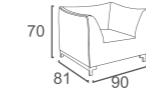

DivanoLounge® | PRODUCT DATA

ENJOY Collection

EJ-10
ENJOY CHAIR
W90 D81 H70
CBM:0.51