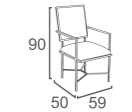

DC-57
LAIS CHAIR
-STACKABLE
W62 D68 H75
CBM:0.30

DC-34
ALAN CHAIR
W65 D70 H94
CBM: 0.47

DC-33
SARA LOUNGE STOOL KD
W67 D58 H37
CBM:0.12

DC-58
ICON CHAIR
-STACKABLE
W63 D67 H77
CBM:0.28

DC-61
EVIE CHAIR
W59 D50 H90
CBM:0.23