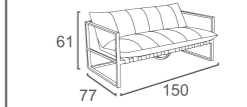

RF-10
REEF ARMCHAIR
W79 D77 H61
CBM: 0.82

RF-11
REEF 2 SEATER SOFA
W150 D77 H61
CBM: 1.46

LIMA Collection