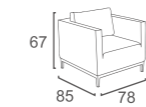

ECO Collection

SECTION 1

EC-05
ECO 2 SEATER LEFT END
W160 D85 H68

EC-14
ECO RIGHT CHAISE LOUNGE
W180 D85 H68
CBM: 1.36 PER SET

SECTION 2

EC-11
ECO 2 SEATER SOFA
W179 D93 H68
CBM:1.20

EC-10
ECO CHAIR
W95 D93 H68
CBM:0.65

DivanoLounge® | PRODUCT DATA

ENJOY Collection

EJ-10
ENJOY CHAIR
W90 D81 H70
CBM:0.51

EJ-12
ENJOY 3-SEATER SOFA
W238 D81 H70
CBM:1.36

EJ-04
ENJOY 3-SEATER ARMLESS SOFA
W178 D81 H70
CBM:1.01

EON Collection

EO-10
EON CHAIR
W78 D85 H67
CBM: 0.51