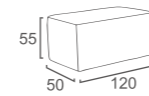

AS-BC-002
ARIS OTTOMAN ARM PART 2
W120 D50 H55
CBM: 0.39