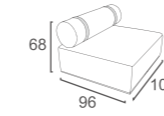

AS-OT-09
ARIS BENCH
W170 D50 H43
CBM: 0.44

AS-BC-001
ARIS OTTOMAN ARM PART 1
W90 D50 H55
CBM: 0.3

AS-BC-002
ARIS OTTOMAN ARM PART 2
W120 D50 H55
CBM: 0.39

CRESTA Collection

CS-10
CRESTA ARMLESS CHAIR
W106 D96 H68
CBM: 0.74