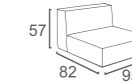

1 - SIZE OPTIONS

- ① 40CM * 40CM
- ② 45CM * 45CM
- ③ 60CM * 50CM

2 - PILLOW STYLE

1.STANDARD

2.IN - OUT PIPING

3.ROUND PIPING

4.CROSS SEWING

CUSTOMIZE UPHOLSTER SITTINGS