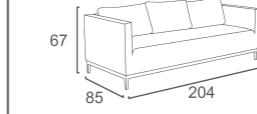

EO-11
EON 2 SEATER SOFA
W140 D85 H67
CBM: 0.89

EO-12
EON 3 SEATER SOFA
W204 D85 H67

EO-09
EON OTTOMAN
W70 D67 H41

CBM:F-ODE-12+F-ODE-09 1.52/SET