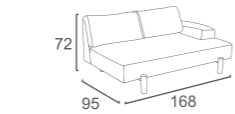

GM-18-TA
GLAMOUR 3 SEATER CORNER
RIGHT END
-WOOD PLATFORM
W298 D97 H73
CBM: 2.29

SECTION 2

TS-06-PW
TWINS 2 SEATER RIGHT END
-POLY WOOD LEG
W168 D95 H72
CBM:1.40