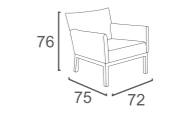

REEF Collection

RF-10
REEF ARMCHAIR
W79 D77 H61
CBM: 0.82

RF-11
REEF 2 SEATER SOFA
W150 D77 H61
CBM: 1.46

LIMA Collection

LM-11
LIMA 2 SEATER SOFA
W134 D75 H76

LM-10
LIMA ARMCHAIR
W72 D75 H76

CBM:1.18/SET
(2PCS CHAIR+1PC SOFA)