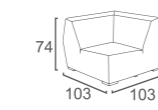

CB-02
CUBE CORNER
W103 D103 H74
CBM: 0.85