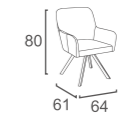

DivanoLounge® | PRODUCT DATA

CHAIR

DC-31
SARA CHAIR KD
W55 D71 H84
CBM: 0.24

DC-56
DOPE CHAIR
W68 D64 H71
CBM: 0.34

DC-72-TA
ELIZE CHAIR
-TEAK FEET
W64 D61 H80
CBM:0.34

DC-32
SARA LOUNGE CHAIR KD
W83 D66 H110
CBM:0.44