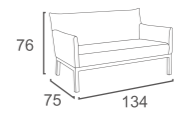

LM-10
LIMA ARMCHAIR
W72 D75 H76

LM-11
LIMA 2 SEATER SOFA
W134 D75 H76