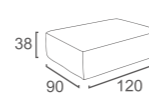

DP-07
DOPE 3 SEATER LEFT END
W220 D100 H80
CBM: 1.9

DP-14
DOPE COFFEE TABLE
W90 D90 H38
CBM: 0.34

ARIS Collection

AS-SC-001
ARIS OTTOMAN SEAT PART 1
W120 D70 H38
CBM: 0.39

AS-SC-002
ARIS OTTOMAN SEAT PART 2
W120 D90 H38
CBM: 0.49