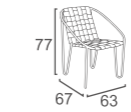

DivanoLounge® | PRODUCT DATA

CHAIR

DC-31
SARA CHAIR KD
W55 D71 H84
CBM: 0.24

DC-56
DOPE CHAIR
W68 D64 H71
CBM: 0.34

DC-72-TA
ELIZE CHAIR
-TEAK FEET
W64 D61 H80
CBM:0.34

DC-32
SARA LOUNGE CHAIR KD
W83 D66 H110
CBM:0.44

DC-57
LAIS CHAIR
-STACKABLE
W62 D68 H75
CBM:0.30

DC-34
ALAN CHAIR
W65 D70 H94
CBM: 0.47

DC-33
SARA LOUNGE STOOL KD
W67 D58 H37
CBM:0.12

DC-58
ICON CHAIR
-STACKABLE
W63 D67 H77
CBM:0.28

DC-61
EVIE CHAIR
W59 D50 H90
CBM:0.23