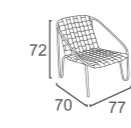

DivanoLounge® | PRODUCT DATA

CHAIR

DC-31
SARA CHAIR KD
W55 D71 H84
CBM: 0.24

DC-56
DOPE CHAIR
W68 D64 H71
CBM: 0.34

DC-72-TA
ELIZE CHAIR
-TEAK FEET
W64 D61 H80
CBM:0.34

DC-32
SARA LOUNGE CHAIR KD
W83 D66 H110
CBM:0.44

DC-57
LAIS CHAIR
-STACKABLE
W62 D68 H75
CBM:0.30

DC-34
ALAN CHAIR
W65 D70 H94
CBM: 0.47

DC-33
SARA LOUNGE STOOL KD
W67 D58 H37
CBM:0.12

DC-58
ICON CHAIR
-STACKABLE
W63 D67 H77
CBM:0.28

DC-61
EVIE CHAIR
W59 D50 H90
CBM:0.23

DC-52
INES CHAIR
W68 D60 H76
CBM:0.34

DC-59
ICON LOUNGE CHAIR
-STACKABLE
W77 D70 H72
CBM:0.30

DC-54
ROSI CHAIR
W58 D49 H90
CBM: 0.28

DC-53
INES BAR CHAIR
W58 D55 H92
CBM:0.32

DC-60
ICON LOUNGE CHAIR
-STACKABLE
W132 D79 H72
CBM:0.79