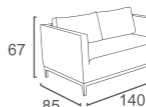

ECO Collection

SECTION 1

EC-05
ECO 2 SEATER LEFT END
W160 D85 H68

EC-14
ECO RIGHT CHAISE LOUNGE
W180 D85 H68
CBM: 1.36 PER SET

SECTION 2

EC-11
ECO 2 SEATER SOFA
W179 D93 H68
CBM:1.20

EC-10
ECO CHAIR
W95 D93 H68
CBM:0.65

DivanoLounge® | PRODUCT DATA

ENJOY Collection

EJ-10
ENJOY CHAIR
W90 D81 H70
CBM:0.51

EJ-12
ENJOY 3-SEATER SOFA
W238 D81 H70
CBM:1.36

EJ-04
ENJOY 3-SEATER ARMLESS SOFA
W178 D81 H70
CBM:1.01

EON Collection

EO-10
EON CHAIR
W78 D85 H67
CBM: 0.51