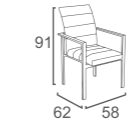

DC-60
ICON LOUNGE CHAIR
-STACKABLE
W132 D79 H72
CBM:0.79

DC-69
MAIA CHAIR
-STACKABLE
W58 D62 H91
CBM: 0.18