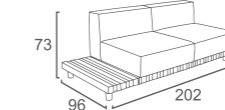

PURER Collection

PR-17
PURER 3 SEATER CORNER
LEFT END
W249 D104 H77
CBM: 2.18

PR-06
PURER 2 SEATER RIGHT END
W155 D104 H77
CBM: 1.37

DivanoLounge® | PRODUCT DATA

TOUCH Collection

TC-18-TA
TOUCH 3 SEATER CORNER
RIGHT END
W300 D96 H73
CBM: 2.00