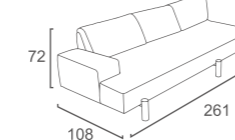

SECTION 2

GM-18-TA
GLAMOUR 3 SEATER CORNER
RIGHT END
-WOOD PLATFORM
W298 D97 H73
CBM: 2.29

GM-05-TA
GLAMOUR 2 SEATER LEFT END
-WOOD PLATFORM
W206 D97 H73
CBM: 1.59

TWINS Collection

SECTION 1

TS-06-AL
TWINS 2 SEATER RIGHT END
-ALU. LEG
W168 D108 H72
CBM:1.40