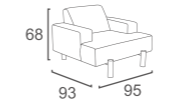

ECO Collection

SECTION 1

EC-05
ECO 2 SEATER LEFT END
W160 D85 H68

EC-14
ECO RIGHT CHAISE LOUNGE
W180 D85 H68
CBM: 1.36 PER SET

SECTION 2

EC-11
ECO 2 SEATER SOFA
W179 D93 H68
CBM:1.20

EC-10
ECO CHAIR
W95 D93 H68
CBM:0.65