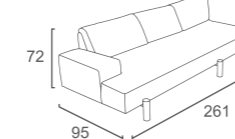

GM-05-TA
GLAMOUR 2 SEATER LEFT END
-WOOD PLATFORM
W206 D97 H73
CBM: 1.59

TS-17-PW
TWINS 3 SEATER CORNER
-POLY WOOD LEG
LEFT END
W261 D95 H72
CBM:2.14