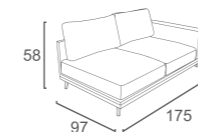

LAZ-05-TA
LAZY 2 SEATER LEFT END
-TEAK WOOD BASE
W175 D97 H58
CBM: 0.87