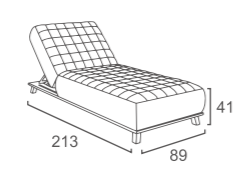

IC-13-TA
ICON LOUNGER
-TEAK FEET
W213 D89 H41
CBM:0.88