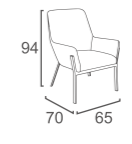

DC-72-TA
ELIZE CHAIR
-TEAK FEET
W64 D61 H80
CBM:0.34

DC-61
EVIE CHAIR
W59 D50 H90
CBM:0.23

DC-34
ALAN CHAIR
W65 D70 H94
CBM: 0.47