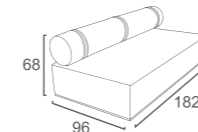

AS-OT-09
ARIS BENCH
W170 D50 H43
CBM: 0.44

AS-BC-001
ARIS OTTOMAN ARM PART 1
W90 D50 H55
CBM: 0.3

AS-BC-002
ARIS OTTOMAN ARM PART 2
W120 D50 H55
CBM: 0.39

CRESTA Collection

CS-10
CRESTA ARMLESS CHAIR
W106 D96 H68
CBM: 0.74