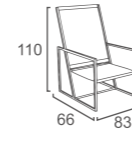

DivanoLounge® | PRODUCT DATA

CHAIR

DC-31
SARA CHAIR KD
W55 D71 H84
CBM: 0.24

DC-56
DOPE CHAIR
W68 D64 H71
CBM: 0.34

DC-72-TA
ELIZE CHAIR
-TEAK FEET
W64 D61 H80
CBM:0.34

DC-32
SARA LOUNGE CHAIR KD
W83 D66 H110
CBM:0.44