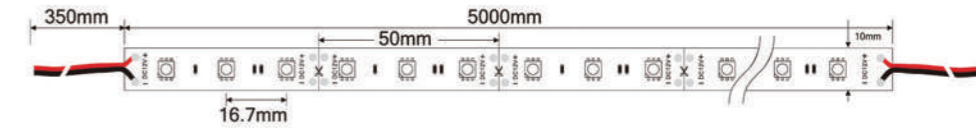

Product Model