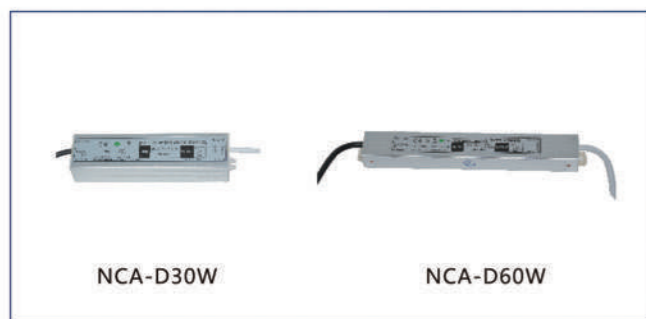

LED Accessories

Dimmer

RGB Controller

RGB Amplifier

DMX Controller

Non-waterproof Driver

MEANWELL Driver

IP66 Waterproof Driver (CE/UL/SAA)