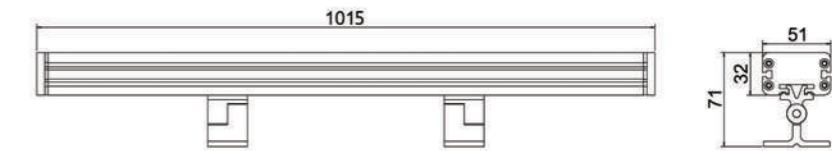

Product Model

NCW-30102