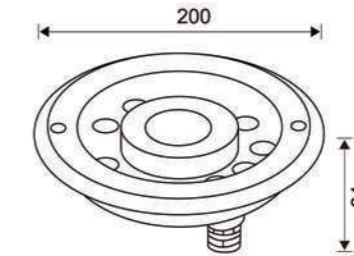

LED Fountain Light

Product Features

- ★ Concise & smart appearance design
- ★ Powerful Edison/CREE LED as light source
- ★ 316# stainless steel housing lamp body, better corrosion resisting & anti-oxidation.
- ★ Optical lens, light transmission ≥90%
- ★ Single color/RGB/RGB 3in1 available
- ★ IP68, CE & RoHS certificates

Product Model

Product Series

Application

Specifications

Model	LED Type	Voltage	Color	Dimension	IPRank	Beam angle	Material
NCU-63C	6*1W/6*3W	DC24V	Single color/RGB/RGB 3in1	115(DIA)*32(H)mm	IP68	30°	316 stainless steel
NCU-93C	9*1W/9*3W	DC24V	Single color/RGB/RGB 3in1	200(DIA)*64(H)mm	IP68	30°	316 stainless steel
NCU-93D	9*1W/9*3W	DC24V	Single color/RGB/RGB 3in1	160(DIA)*36(H)mm	IP68	30°	316 stainless steel
NCU-123C	12*1W/12*3W	DC24V	Single color/RGB/RGB 3in1	200(DIA)*64(H)mm	IP68	30°	316 stainless steel
NCU-123F	12*1W/12*3W	DC24V	Single color/RGB/RGB 3in1	180 (DIA)*85(H)mm	IP68	30°	304stainless steel