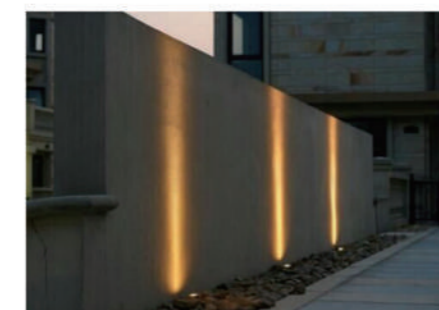

Application

Specification

Model	Power	Input Voltage	Color	Dimension	Beam Angle	IP Rank	Material
NCI-63D	12W	DC24V/AC100-240V	单色/RGB 3in1	160(DIA)*120(H)mm	30°	IP67	304#stainless steel, Aluminum
NCI-93D	18W	DC24V/AC100-240	单色/RGB 3in1	180(DIA)*120(H)m	30°	IP67	304#stainless steel, Aluminum
NCI-123D	24W	DC24V/AC100-240	单色/RGB 3in1	210(DIA)*120(H)mm	30°	IP67	304#stainless steel, Aluminum
NCI-243D	36W	DC24V/AC100-240	单色/RGB 3in1	280(DIA)*135(H)mm	30°	IP67	304#stainless steel, Aluminum
NCI-363D	54W	DC24V/AC100-240	单色/RGB 3in1	320(DIA)*110(H)mm	30°	IP67	304#stainless steel, Aluminum