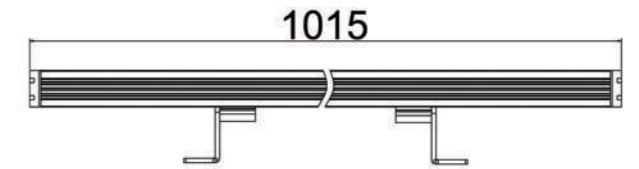

HOME ITEMS FF&E LED LIGHT

HOME ITEMS
BUILDING MATERIALS TRADING LLC

LED Wall Washer 01G

Product Features

- ★ CREE XP-E High Power LED
- ★ LedLink Lens
- ★ Anodized and painted 6063 aluminum housing, silk printed tempered glass T=3mm
- ★ 90° rotatable aluminum mounting bracket, easier for installation and use
- ★ IP67 waterproof, with IP67 Male&Female aluminum waterproof connector
- ★ Length options: 0.3m, 0.5m, 0.6m, 1.0m, 1.2m
- ★ RGB type wall washer compatible with international standard DMX control system

Product Model

NCW-30101

Product Series

NCW-9101

NCW-15101

NCW-18101

Application

Model	LED Type	Voltage	Power	Color	Size
NCW-9101	9PCS CREE XP-E	DC24V	9W	Single Color/RGB	315*36*25.5mm
NCW-15101	15PCS CREE XP-E	DC24V	15W	Single Color/RGB	515*36*25.5mm
NCW-18101	18PCS CREE XP-E	DC24V	18W	Single Color/RGB	615*36*25.5mm
NCW-30101	30PCS CREE XP-E	DC24V	30W	Single Color/RGB	1015*36*25.5mm
NCW-36101	36PCS CREE XP-E	DC24V	36W	Single Color/RGB	1215*36*25.5mm

LED Wall Washer 02G

Product Features

- ★ CREE XP-E high power LED
- ★ LedLink Lens
- ★ Anodized and painted 6063 aluminum housing, silk printed tempered glass T=3mm
- ★ 90° rotatable aluminum mounting bracket, easier for installation and use
- ★ IP67 waterproof, with IP67 male&female aluminum waterproof connector
- ★ Length options: 0.3m, 0.5m, 0.6m, 1.0m, 1.2m
- ★ RGB type wall washer compatible with international standard DMX control system