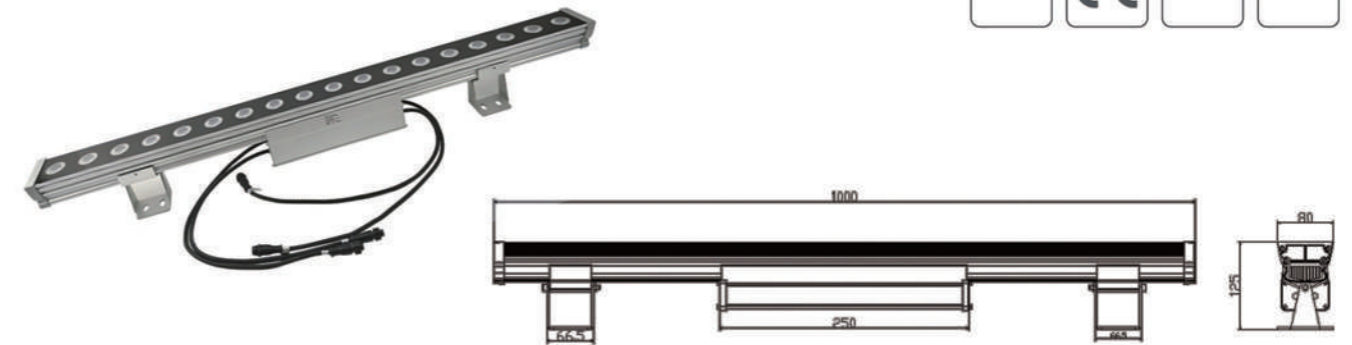

Product Model

NCW-24403