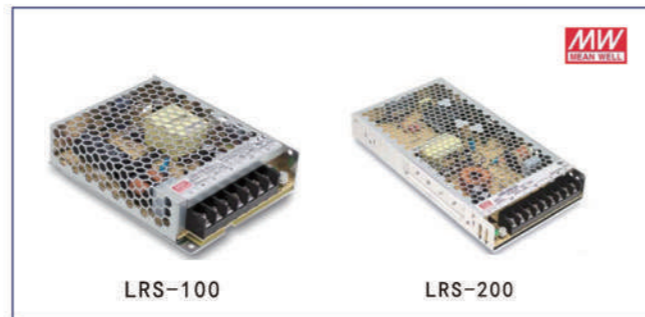

LED Accessories

Dimmer

RGB Controller

RGB Amplifier

DMX Controller

Non-waterproof Driver

MEANWELL Driver

IP66 Waterproof Driver (CE/UL/SAA)