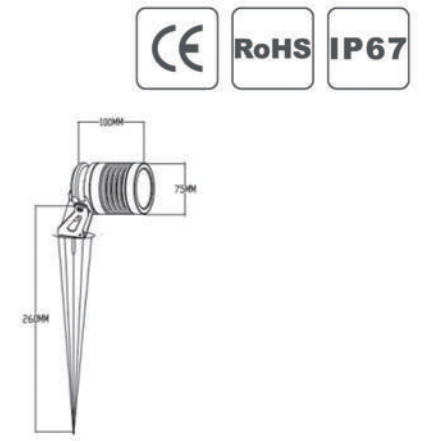

Product Model

Product Series

Specifications

Model	LED Type	Voltage	Color	Dimension	Beam angle	IP Rank	Material
NCGS-13	1*3W/ 1*1W	DC24V/ AC110-240V	single color/RGB3in1	42(DIA)*75(H)*160mm (spike)/85mm(base)	15°/30°	IP67	Anodized aluminum
NCGS-15	1*5W	DC24V/AC110-240V	single color	48(DIA)*82.5(H)*290mm (spike)/78mm(base)	30° /60°	IP67	Anodized aluminum
NCGS-17	1*7W	DC24V/AC110-240V	single color	48(DIA)*82.5(H)*290mm (spike)/78mm(base)	30° /60°	IP67	Anodized aluminum
NCGS-33C	3*3W	DC24V/AC110-240V	single color/ RGB/RGB 3in1	75(DIA)*100(H)*220mm (spike)/88mm(base)	15° /30° /45° /60°	IP67	Anodized aluminum
NCGS-63C	6*3W	DC24V/AC110-240V	single color /RGB/RGB 3in1	75(DIA)*100(H)*220mm (spike)/88mm(base)	15° /30° /45° /60°	IP67	Anodized aluminum
NCGS-31B	3*1W	DC24V/ AC110-240V	single color/RGB	97(DIA)*89(H)*258mm (spike)/108mm(base)	15°/30°/45°	IP67	stainless steel cover,Aluminum die-casting
NCGS-33B	3*3W	DC24V/ AC110-240V	single color/ RGB/RGB3in1	97(DIA)*89(H)*258mm (spike)/108mm(base)	15°/30°/45°	IP67	stainless steel cover,Aluminum die-casting
NCGS-51	5*1W	DC24V/ AC110-240V	single color	108(DIA)*150(H)*380mm (spike)/105mm(base)	15°/30°/45°	IP67	Aluminum die-casting
NCGS-53	5*3W	DC24V/ AC110-240V	single color/RGB3in1	108(DIA)*150(H)*380mm (spike)/105mm(base)	15°/30°/45°	IP67	Aluminum die-casting
NCGS-33G	3*3W	DC24V/ AC110-240V	single color/ RGB/RGB 3in1	126.5(DIA)*85*160mm	30°/45°/60°	IP67	Aluminum die-casting