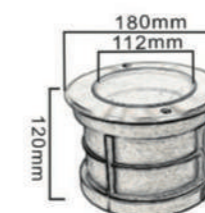

High Power LED Inground Light D Series

产品特点 Product Features

- ★ High Power CREE LED as light source
- ★ DC24V, 12W/18W/24W/36W/54W
- ★ Stainless steel cover, die-cast aluminum housing
- ★ Single color/RGB different color for selection
- ★ With plastic embedded box for easier installation
- ★ IP67 waterproof for outdoor use
- ★ CE, RoHS & IP67 certificates

Product Model

NCI-63D

Product Series

Application

Specification

Model	Power	Input Voltage	Color	Dimension	Beam Angle	IP Rank	Material
NCI-63D	12W	DC24V/AC100-240V	单色/RGB 3in1	160(DIA)*120(H)mm	30°	IP67	304#stainless steel, Aluminum
NCI-93D	18W	DC24V/AC100-240	单色/RGB 3in1	180(DIA)*120(H)m	30°	IP67	304#stainless steel, Aluminum
NCI-123D	24W	DC24V/AC100-240	单色/RGB 3in1	210(DIA)*120(H)mm	30°	IP67	304#stainless steel, Aluminum
NCI-243D	36W	DC24V/AC100-240	单色/RGB 3in1	280(DIA)*135(H)mm	30°	IP67	304#stainless steel, Aluminum
NCI-363D	54W	DC24V/AC100-240	单色/RGB 3in1	320(DIA)*110(H)mm	30°	IP67	304#stainless steel, Aluminum