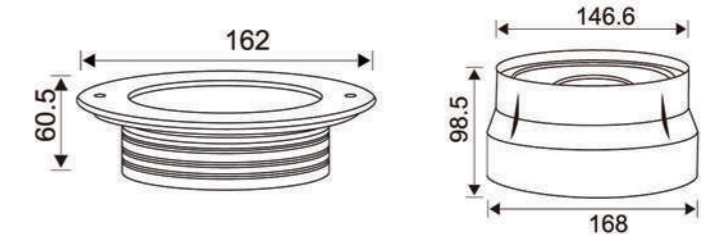

Product Series

Application

Specifications

Model	LED Type	Voltage	Color	Dimension	Beam angle	IP Rank	Material
NCI-13A	1*3W/1*1W	DC24V/AC110-240V	single color/RGB 3in1	50(DIA)*71(H)mm	30°	IP67	304#stainless steel, Aluminum
NCI-13B	1*3W/1*1W	DC24V/AC110-240V	single color/RGB 3in1	55(DIA)*72(H)mm	30°	IP67	304#stainless steel, Aluminum
NCI-13BS	1*3W/1*1W	DC24V/AC110-240V	single color	55(DIA)*72(H)mm	30°	IP67	304#stainless steel, Aluminum
NCI-15C	1*5W	AC110-240V	single color	70(DIA)*80(H)mm	30°	IP67	304#stainless steel, Aluminum
NCI-13C	1*3W/1*1W	DC24V/AC110-240V	single color/RGB 3in1	67.5(DIA)*72.5(H)mm	30°	IP67	304#stainless steel, Aluminum
NCI-33F	3*1W/3*3W	DC24V/AC110-240V	single color/RGB/RGB 3in1	118(DIA)*68(H)mm	30°	IP67	304#stainless steel, Aluminum
NCI-63E	6*1W/6*3W	DC24V/AC110-240V	single color/RGB 3in1	160(DIA)*50(H)mm	30°	IP67	304#stainless steel, Aluminum
NCI-93H	9*1W/9*3W	DC24V/AC110-240V	single color/RGB 3in1	160(DIA)*37(H)mm	30°	IP67	304#stainless steel, Aluminum
NCI-123G	12*1W/12*3W	DC24V/AC110-240V	single color/RGB/RGB 3in1	185(DIA)*50(H)mm	30°	IP67	304#stainless steel, Aluminum
NCI-361I	36*1W	DC24V/AC110-240V	single color/RGB	185(DIA)*50(H)mm	45°	IP67	304#stainless steel, Aluminum
NCI-63L	6*3W	DC24V/AC110-240V	single color/RGB/RGB 3in1	210(L)*95(W)mm	30°	IP67	304#stainless steel, Aluminum