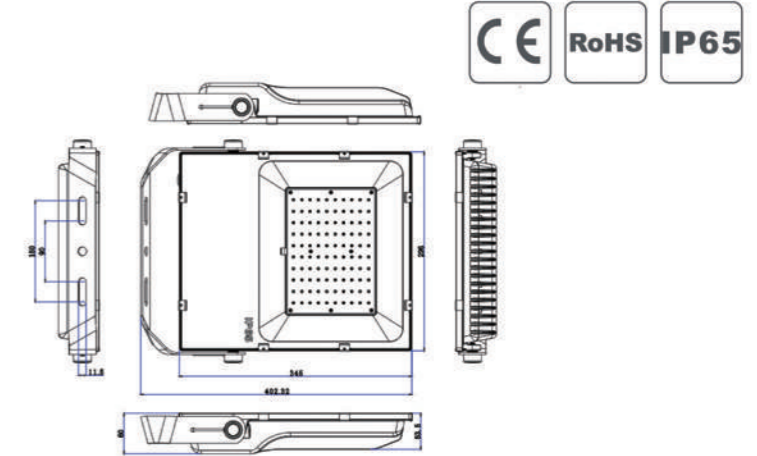

Product Model

Product Series

Application

Specifications

Model	LED Type	Voltage	Power	Color	Size
NCF-S102	10PCS SMD3030	AC100-240V	10	3000K/4000K/6000K	140x107x32mm
NCF-S202	20PCS SMD3030	AC100-240V	20	3000K/4000K/6000K	190x152x40mm
NCF-S302	30PCS SMD3030	AC100-240V	30	3000K/4000K/6000K	200x167x40mm
NCF-S502	50PCS SMD3030	AC100-240V	50	3000K/4000K/6000K	265x220x50mm
NCF-S802	80PCS SMD3030	AC100-240V	80	3000K/4000K/6000K	300x245x55mm
NCF-S1002	100PCS SMD3030	AC100-240V	100	3000K/4000K/6000K	345x295x60mm
NCF-S1502	150PCS SMD3030	AC100-240V	150	3000K/4000K/6000K	365x330x60mm
NCF-S2002	200PCS SMD3030	AC100-240V	200	3000K/4000K/6000K	400x360x60mm