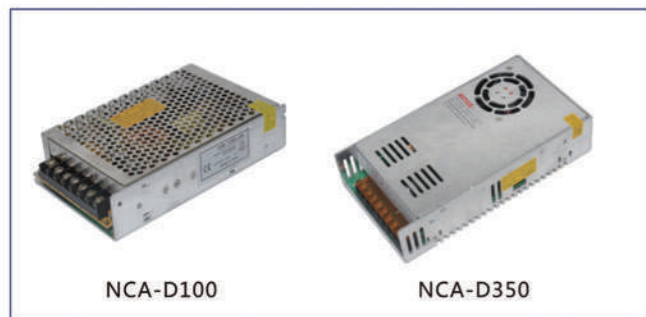

LED Accessories

Dimmer

RGB Controller

RGB Amplifier

DMX Controller

Non-waterproof Driver

MEANWELL Driver

IP66 Waterproof Driver (CE/UL/SAA)