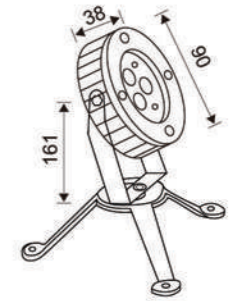

LED Underwater Flood Light

Product Features

- ★ Concise & smart appearance design
- ★ Powerful Edison/CREE LED as light source
- ★ 316# stainless steel housing lamp body, better corrosion resisting & anti-oxidation
- ★ Optical lens, light transmission ≥90%
- ★ With adjustable stainless steel bracket
- ★ Single color/RGB/RGB 3in1 available
- ★ IP68, CE & RoHS certificates

Product Model

Product Series

Application

Specifications

Model	LED Type	Voltage	Color	Dimension	IP Rank	Beam angle	Material
NCU-13A	1*1W/ 1*3W	DC24V	Single color/RGB3in1	67.5(DIA)*83(H)mm	IP68	30°	316 stainless steel
NCU-33A	3*1W/ 3*3W	DC24V	Single color/RGB/RGB 3in1	90(DIA)*38(H)mm	IP68	30°	316 stainless steel
NCU-63A	6*1W/ 6*3W	DC24V	Single color/RGB3in1	150(DIA)*89(H)mm	IP68	30°	316 stainless steel
NCU-93A	9*1W/ 9*3W	DC24V	Single color/RGB/RGB3in1	150(DIA)*89(H)mm	IP68	30°	316 stainless steel
NCU-123A	12*1W/ 12*3W	DC24V	Single color/RGB/RGB3in1	185(DIA)*65(H)mm	IP68	30°	316 stainless steel