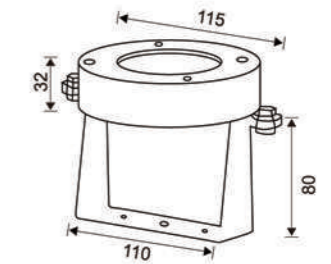

LED Fountain Light

Product Features

- ★ Concise & smart appearance design
- ★ Powerful Edison/CREE LED as light source
- ★ 316# stainless steel housing lamp body, better corrosion resisting & anti-oxidation.
- ★ Optical lens, light transmission ≥90%
- ★ Single color/RGB/RGB 3in1 available
- ★ IP68, CE & RoHS certificates

Product Model

Product Series

Application

Specifications

Model	LED Type	Voltage	Color	Dimension	IPRank	Beam angle	Material
NCU-63C	6*1W/6*3W	DC24V	Single color/RGB/RGB 3in1	115(DIA)*32(H)mm	IP68	30°	316 stainless steel
NCU-93C	9*1W/9*3W	DC24V	Single color/RGB/RGB 3in1	200(DIA)*64(H)mm	IP68	30°	316 stainless steel
NCU-93D	9*1W/9*3W	DC24V	Single color/RGB/RGB 3in1	160(DIA)*36(H)mm	IP68	30°	316 stainless steel
NCU-123C	12*1W/12*3W	DC24V	Single color/RGB/RGB 3in1	200(DIA)*64(H)mm	IP68	30°	316 stainless steel
NCU-123F	12*1W/12*3W	DC24V	Single color/RGB/RGB 3in1	180 (DIA)*85(H)mm	IP68	30°	304stainless steel