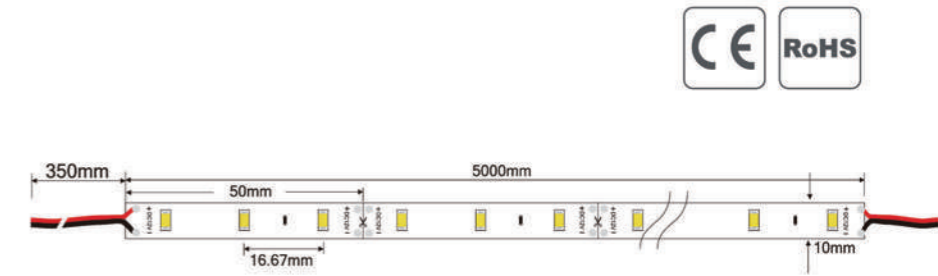

Product Model

Application

Samsung SMD5630/2835 LED Strip

Product Features

- ★ Original Samsung SMD5630/2835 LED from South Korea
- ★ High lumen 35-50lm/LED, high CRI>82Ra
- ★ 0.3mm thick double layer PCB board, high flexibility
- ★ CE, RoHS certificates

Specifications

Model	LED Type	Input Voltage	Power	Color	CRI	Lumen	Size	IP Rate
NCR-5315	30LEDs/m Samsung SMD5630	DC12V	12W/m	2700K/3000K/4000K/6000K	>82Ra	35-50lm/LED	5000*10*2.2mm	IP20/IP65
NCR-5330	60LEDs/m Samsung SMD5630	DC12V/DC24V	15W/m 21W/m	2700K/3000K/4000K/6000K	>82Ra	35-50lm/LED	5000*10*2.2mm	IP20/IP65
NCR-2330	60LEDs/m Samsung SMD2835	DC24V	15W/m 21W/m	2700K/3000K/4000K/6000K	>82Ra	35-50lm/LED	5000*8*2.2mm	IP20/IP65
NCR-2360	120LEDs/m Samsung SMD2835	DC24V	28.8W/m	2700K/3000K/4000K/6000K	>82Ra	35-50lm/LED	5000*10*2.2mm	IP20/IP65