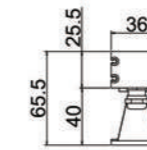

Product Model

NCW-30101

Product Series

NCW-9101

NCW-15101

NCW-18101

Application

Model	LED Type	Voltage	Power	Color	Size
NCW-9101	9PCS CREE XP-E	DC24V	9W	Single Color/RGB	315*36*25.5mm
NCW-15101	15PCS CREE XP-E	DC24V	15W	Single Color/RGB	515*36*25.5mm
NCW-18101	18PCS CREE XP-E	DC24V	18W	Single Color/RGB	615*36*25.5mm
NCW-30101	30PCS CREE XP-E	DC24V	30W	Single Color/RGB	1015*36*25.5mm
NCW-36101	36PCS CREE XP-E	DC24V	36W	Single Color/RGB	1215*36*25.5mm