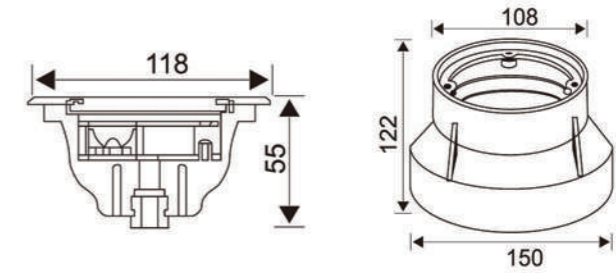

Product Series

Application

Specifications

Model	LED Type	Voltage	Color	Dimension	IP Rank	Beam angle	Material
NCU-13B	1*1W/ 1*3W	DC24V	Single color/ RGB3in1	67.5(DIA)*85(H)mm	IP68	30°	316 stainless steel
NCU-33B	3*1W/ 3*3W	DC24V	Single color/ RGB/RGB3in1	118(DIA)*55(H)mm	IP68	30°	316 stainless steel
NCU-63B	6*1W/ 6*3W	DC24V	Single color/ RGB3in1	162(DIA)*65(H)mm	IP68	30°	316 stainless steel
NCU-93B	9*1W/ 9*3W	DC24V	Single color/ RGB/RGB3in1	162(DIA)*65(H)mm	IP68	25°	316 stainless steel
NCU-123B	12*1W/ 12*3W	DC24V	Single color/ RGB/RGB3in1	185(DIA)*65(H)mm	IP68	25°	316 stainless steel
NCU-63L	6*1W/ 6*3W	DC24V	Single color/ RGB3in1	330(L)*62(W)mm	IP68	30°	316 stainless steel