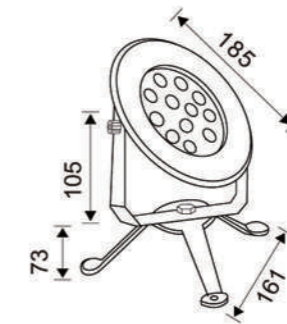

LED Underwater Flood Light

Product Features

- ★ Concise & smart appearance design
- ★ Powerful Edison/CREE LED as light source
- ★ 316# stainless steel housing lamp body, better corrosion resisting & anti-oxidation
- ★ Optical lens, light transmission ≥90%
- ★ With adjustable stainless steel bracket
- ★ Single color/RGB/RGB 3in1 available
- ★ IP68, CE & RoHS certificates

Product Model

Product Series

Application

Specifications

Model	LED Type	Voltage	Color	Dimension	IP Rank	Beam angle	Material
NCU-13A	1*1W/ 1*3W	DC24V	Single color/RGB3in1	67.5(DIA)*83(H)mm	IP68	30°	316 stainless steel
NCU-33A	3*1W/ 3*3W	DC24V	Single color/RGB/RGB 3in1	90(DIA)*38(H)mm	IP68	30°	316 stainless steel
NCU-63A	6*1W/ 6*3W	DC24V	Single color/RGB3in1	150(DIA)*89(H)mm	IP68	30°	316 stainless steel
NCU-93A	9*1W/ 9*3W	DC24V	Single color/RGB/RGB3in1	150(DIA)*89(H)mm	IP68	30°	316 stainless steel
NCU-123A	12*1W/ 12*3W	DC24V	Single color/RGB/RGB3in1	185(DIA)*65(H)mm	IP68	30°	316 stainless steel