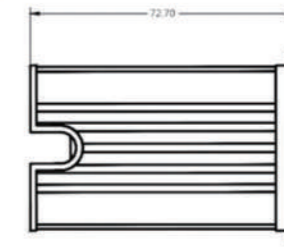

LED Mini Inground Light

Product Features

- ★ High power CREE/Edison LED as light source
- ★ IP67 waterproof for outdoor use
- ★ Single color/RGB different color for selection
- ★ High quality 304 stainless steel surface cover, and anti-static spraying treatment.
- ★ High brightness, low energy consumption, soft lighting, no glare.
- ★ Clear transparent tempered glass, heat-resisting and impact resistance.

Product Model

Product Series

NCI-1142

NCI-1152

NCI-1162

Application

Specification

Model	LEDType	Voltage	Color	Dimension	Beam angle	IP rank	Material
NCI-1142	1*1W/1*3W	DC24V/DC12V	Single color/RGB 3in1	42x50mm	30°	IP65/IP68	Total Stainless Steel 304
NCI-1152	1*1W/1*3W	DC24V/DC12V	Single color/RGB 3in1	52x58mm	30°	IP65/IP68	Total Stainless Steel 304
NCI-1162	1*1W/1*3W	DC24V/DC12V	Single color/RGB 3in1	62x59mm	30°	IP65/IP68	Total Stainless Steel 304