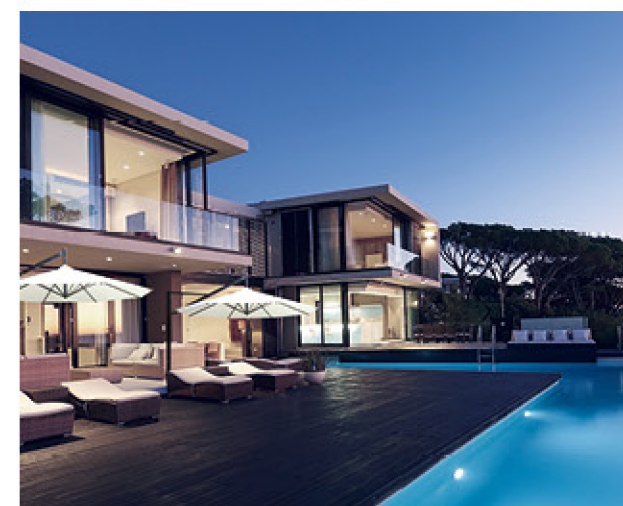

白宫罗马伞

Royal Roman umbrella

SCD-C005
(Φ3m)
(2.5X2.5/3X3m)

常规颜色

黑马罗马伞

Jumbo Roman umbrella

SCD-C025
(Φ4m)

打开高度: 3.3m
收起高度: 2.9m
收起宽度: 0.4m
边高: 2.2m

常规颜色