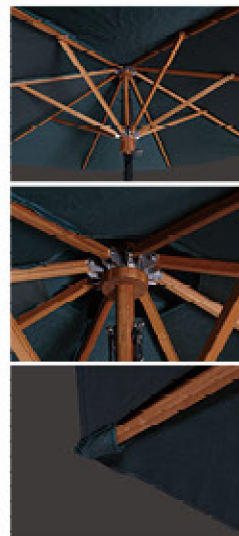

常规颜色

48 柱圆形单顶豪华手拉绳中柱伞

48mm pulley system luxury aluminum umbrella

SCD-Z007
(ϕ 2.7m/ ϕ 3m)

常规颜色

48 柱铝合金木纹手拉绳中柱伞

48mm aluminum wood color umbrella

SCD-Z008
(ϕ 2.7m/ ϕ 3m)

38 柱圆形单顶竹子伞

38mm pulley system bamboo umbrella

SCD-Z018
(ϕ 2.7m)

常规颜色

常规颜色

48 柱圆形单顶竹子伞

48mm pulley system bamboo umbrella

SCD-Z019
(ϕ 3m)