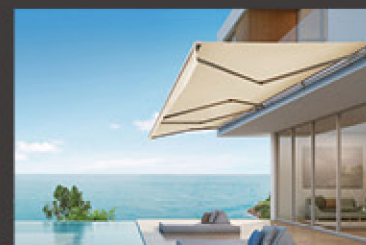

AWNING 遮阳篷

更多户外遮阳产品，请向相关业务人员咨询。
Please ask our salesperson if you want to know more sunshade products.